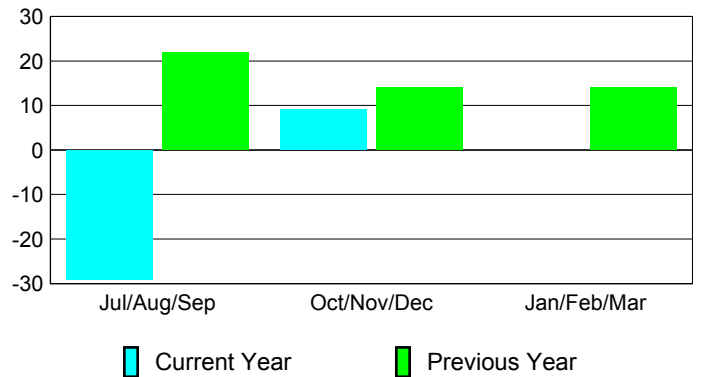

Membership Results
2012-2013

Membership
2011-2012

Month	Net Memb Goal	Actual New Memb	Actual Dropped Memb	Gain/Loss of Memb	Gain/Loss of Memb
Jul/Aug/Sep	0	24	-53	-29	22
Oct/Nov/Dec	0	36	-27	9	14
Jan/Feb/Mar	0	0	0	0	14
Totals	0	60	-80	-20	50

Membership Results 2012-2013

Goal, New, Dropped, Gain/Loss

Comparison of Membership Gain/Loss

Current Year Compared to the Previous Year

Gender Comparison 2012-2013

Jul/Aug/Sep

Oct/Nov/Dec

Jan/Feb/Mar