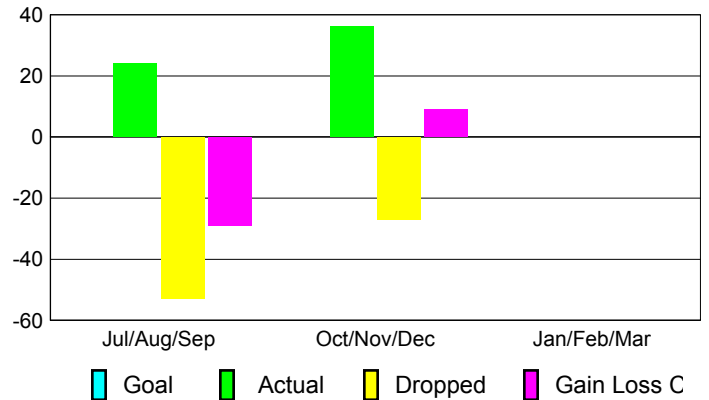

Membership Results 2012-2013

Goal, New, Dropped, Gain/Loss

Comparison of Membership Gain/Loss

Current Year Compared to the Previous Year