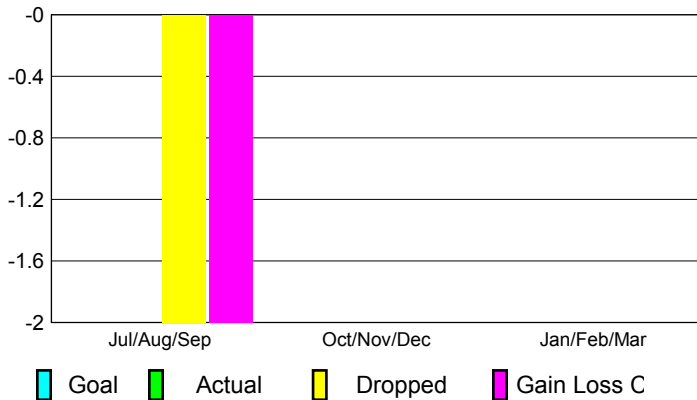

2012-2013 GMT Reports for District (or Undistricted) **District 105EA**

GMT: HOWARD PATRICK LEE

Location: ENGLAND

GMT CA: 4

CLUBS

Club Results
2012-2013

Clubs
2011-2012

Month	New Club Goal	Actual New Clubs	Actual Dropped Clubs	Gain/Loss of Clubs	Gain/Loss of Clubs
Jul/Aug/Sep	0	0	-2	-2	0
Oct/Nov/Dec	0	0	0	0	0
Jan/Feb/Mar	0	0	0	0	0
Totals	0	0	-2	-2	0

Club Results 2012-2013

Goal, New, Dropped, Gain/Loss

Comparison of Club Gain/Loss

Current Year Compared to the Previous Year

YTD Status Quo Clubs 2012-2013

Status Quo Clubs Compared to Status Quo Members

MEMBERSHIP